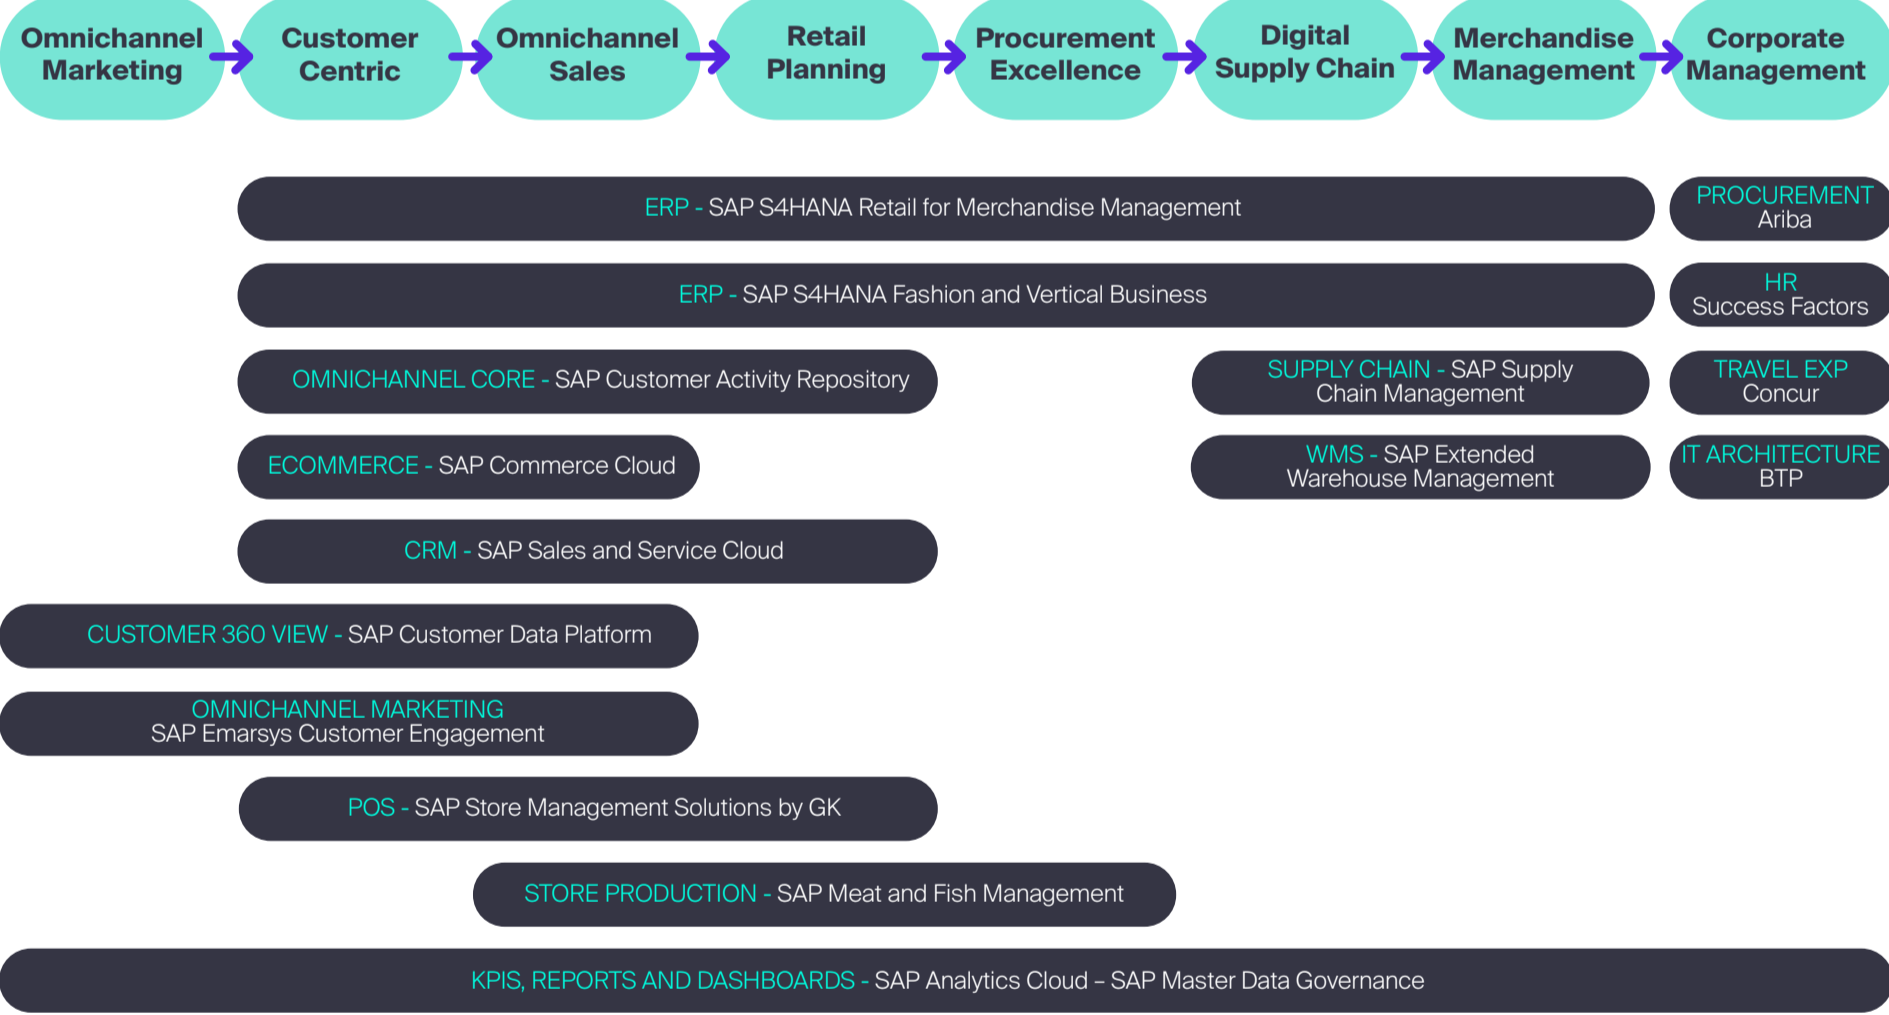

IMPLEMENT NEW MODULES AND FUNCTIONALITIES

- End-to-end implementations of new modules, preconfigured templates, and industry accelerators
- ROI | CAPEX optimization

TECHNOLOGY ARCHITECTURE MODERNIZATION AND CX

...for SAP excellence across the retail value chain.

Why Softtek?

400+ SAP projects globally
Fortune Global **2000** clients

EXPERIENCE

PEOPLE

3000+ SAP professionals
1200+ specialized retail professionals