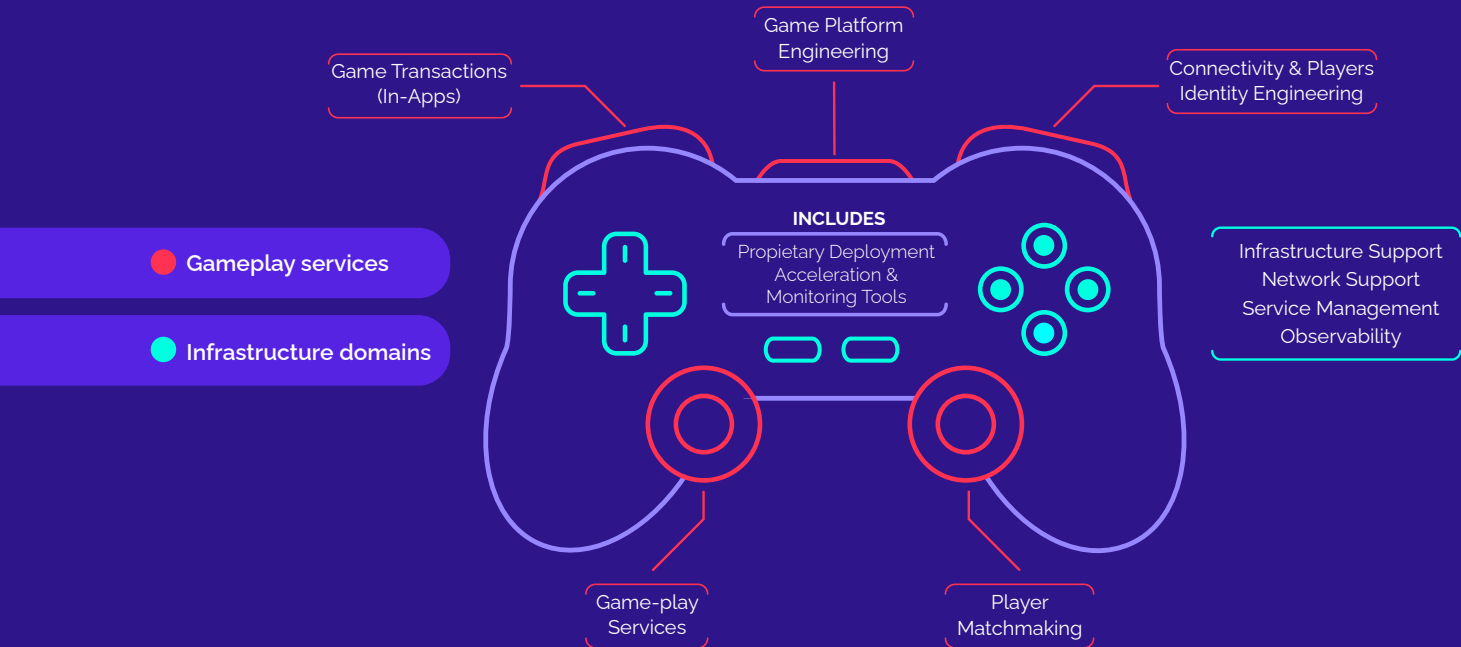

PLAYOPS: RELIABLE INFRASTRUCTURE FOR ONLINE GAMING

We empower studios and AAAs to focus on their creative vision while we handle your gameplay operations. Combining Next-Gen IT service management and infrastructure-as-code principles with proactive monitoring, we guarantee peak multiplayer performance and global accessibility for all your titles.

A reliable and engaging online player experience starts with infrastructure. Our 'building blocks' approach allows you to select precisely the **gameplay services** you need. Focused on optimizing your online player operations in the cloud, we offer you the freedom to expand your business horizons while dedicating your efforts to what you do best- creating captivating gameplay.

After selecting the desired **gameplay services**, we customize solutions across four main **infrastructure domains**, tailored to meet your specific hybrid or multi-cloud engineering requirements. Our integrated services provide the visibility, control, and scalability essential for ensuring peak multiplayer performance and global accessibility across all your gaming titles.